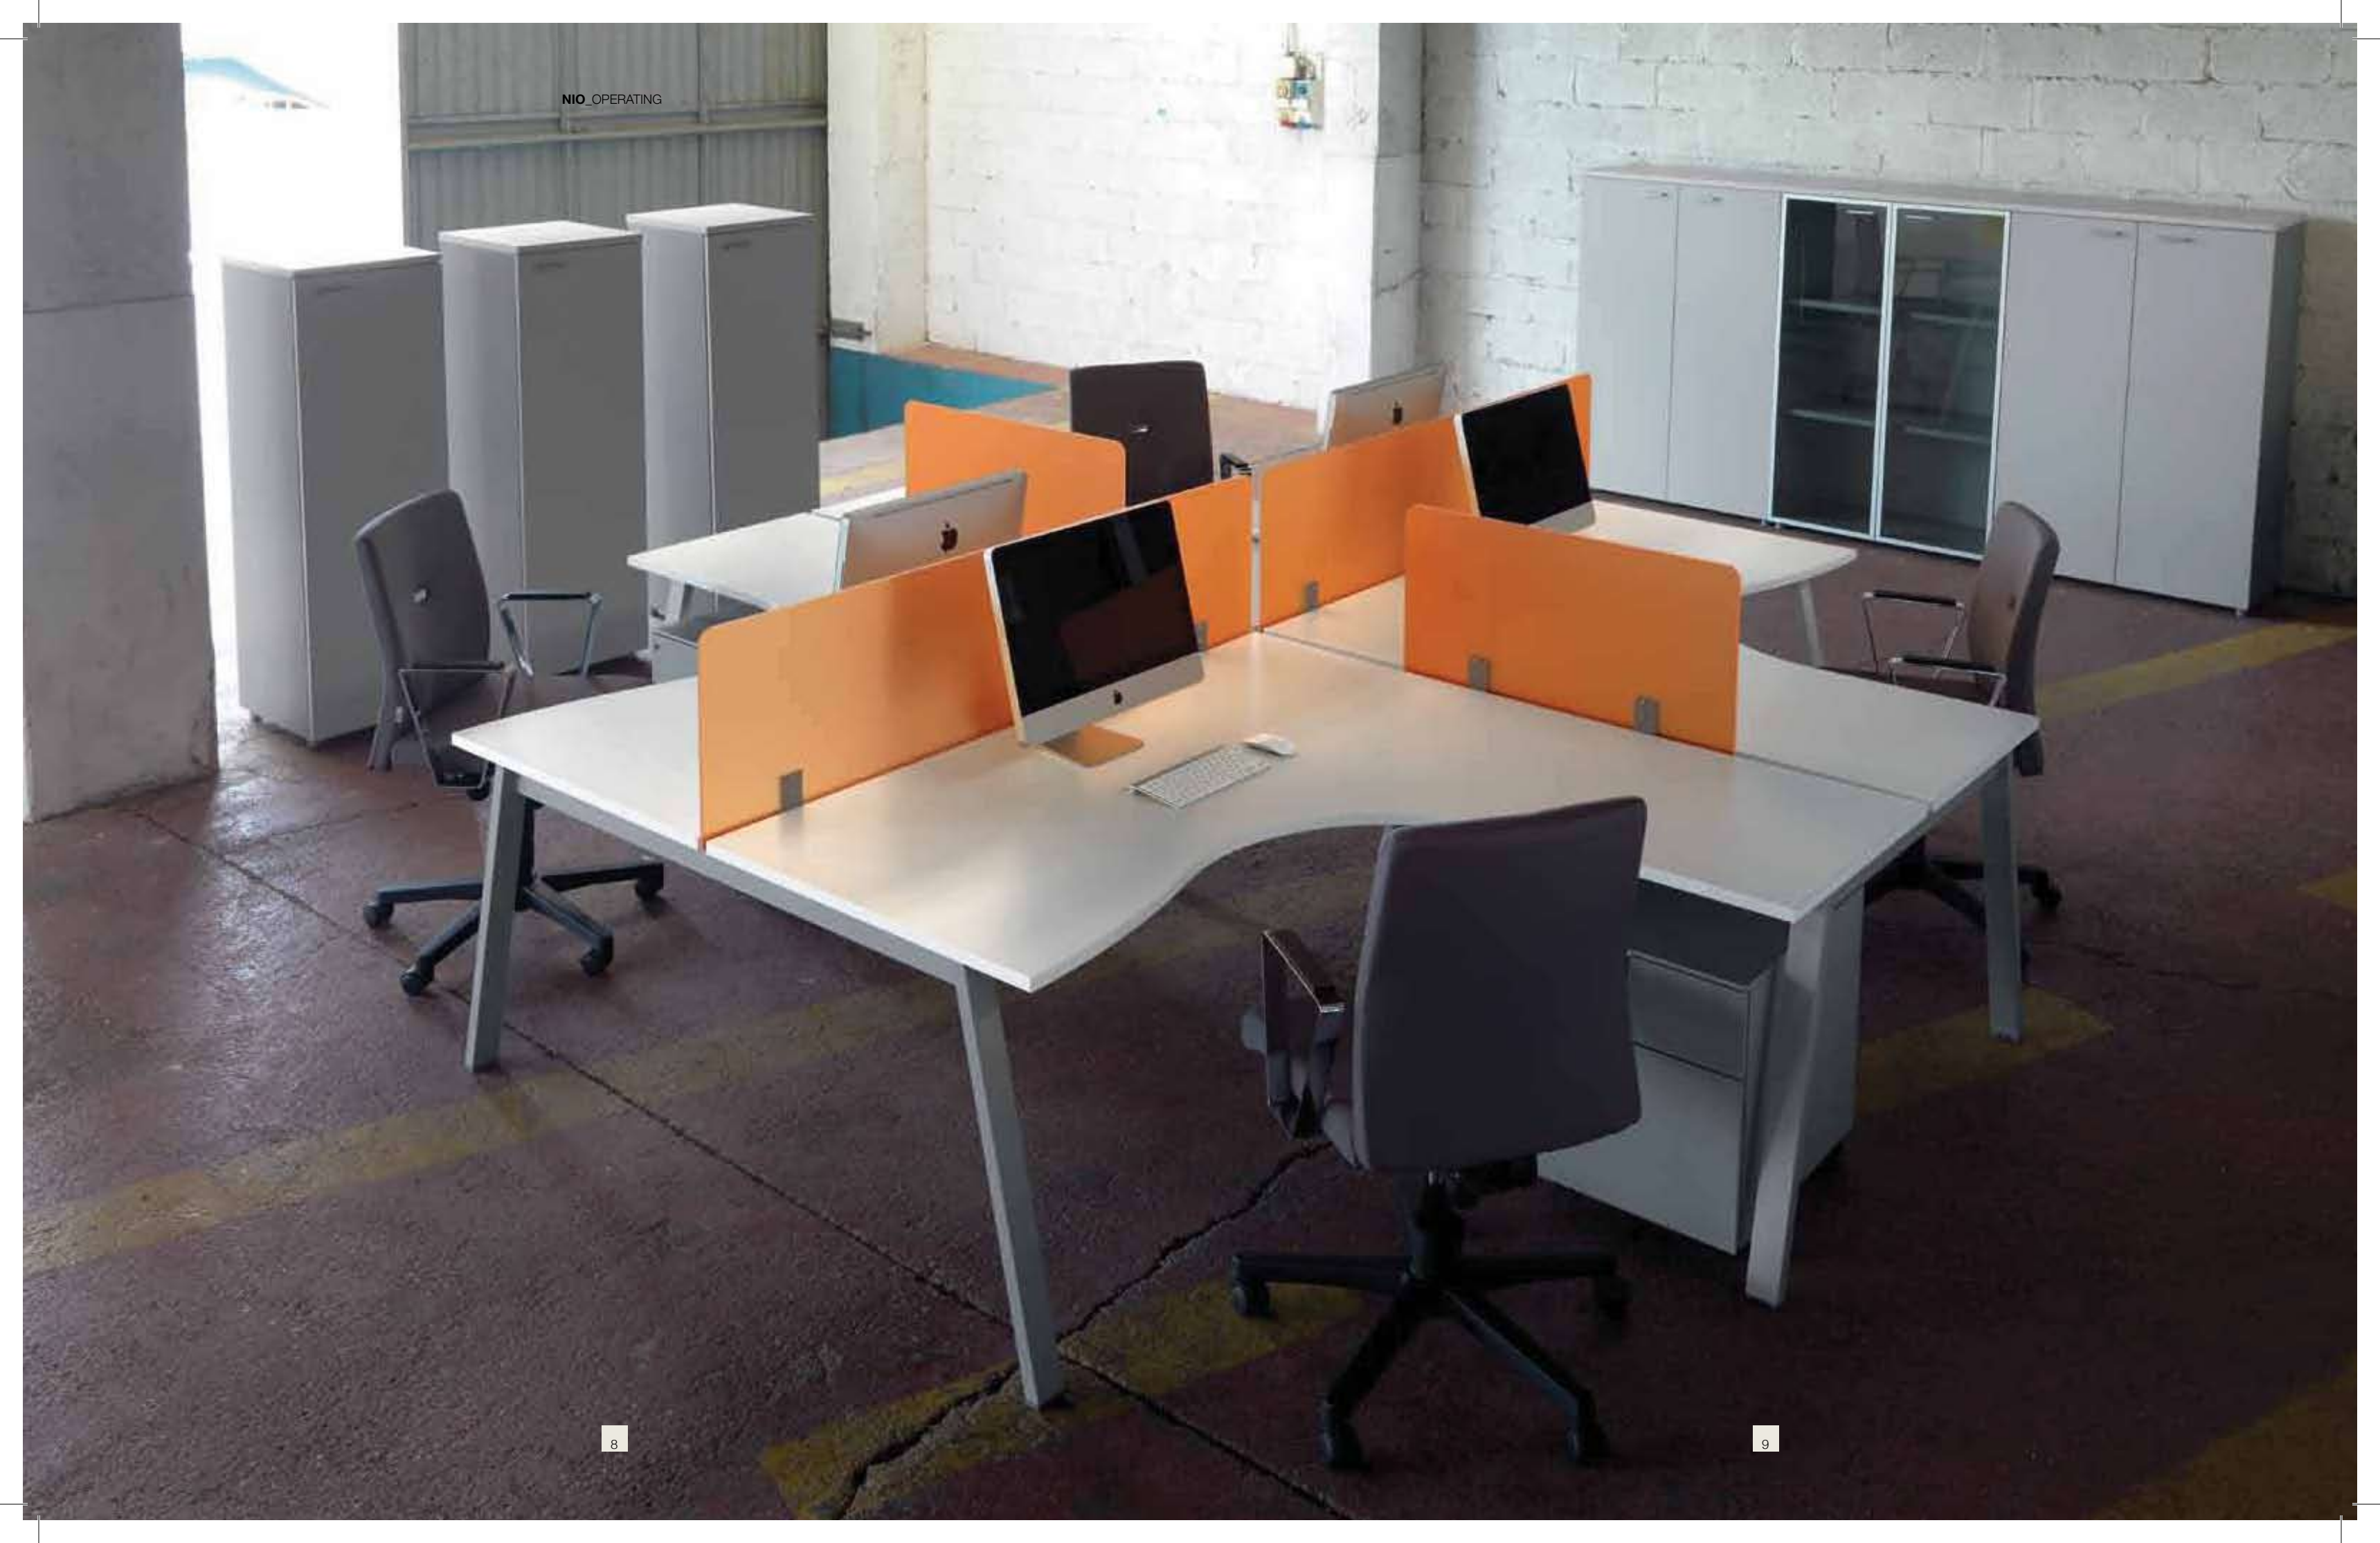

The target is to approach the world
of office furniture and contract in
a new way, combining the best
techniques and the best technologies
to the customer needs.

C_LEG, LINEE SQUADRATE E LEGGERE

DESIGN MODERNO
CARATTERIZZATO DA LINEE
SQUADRATE E LEGGERE DONANO
A C_LEG UN'IMMAGINE MODERNA
ED ACCATTIVANTE CHE LO
RENDONO IDEALE PER AMBIENTI
GIOVANI E GRINTOSI.

C_LEG, LIGHT SQUARED LINES
Modern design, with light squared
lines that give to C-Leg a charming
and smart appearance, make it
perfect for young and fierce locations.

Librerie modulari, postazioni multiple. Possibilità di adattamento e sfruttamento degli spazi ottimale.
Modular bookcases, multiple workspaces. Best space adjustment and exploitation opportunities.

P_LEG THE SOLIDITY IS GIVEN BY THE ELEGANT TUBE LEG
P_Leg is a modern and elegant line, the tube leg gives solidity and lightness at the same time. Suitable for those who needs functional solutions without give up design and beauty.